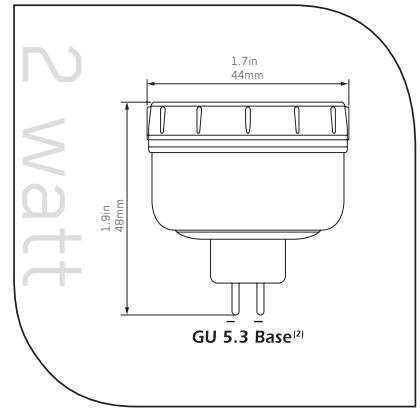

2 Watt Specifications						
Base Type	Product Weight	Beam Patterns Available	Power Consumption	Rated Life	Operation Temperature	Indoor/Outdoor Use
GU 5.3	NA	4°*	2.0 Watts	35,000 Hrs	14 °F - 113 °F (-10 °C - +45 °C)	Indoor
Avail. Colors	Warm White	Daylight	Amber	Blue	Green	Red

* Changeable diffuser available to adjust beam angle

Specific Color Specifications		
	Daylight	Warm White
Power Consumption	2.0w	2.0w
Operational Voltage	6-24v	6-24v
Color Temperature	6000K	3000K
Color Rendering Index	Ra=75	Ra=85
Intensity of Light Output	14lm	12lm
OPTILED Part Number	130106BBAA	130105BBAA
OPTILED Part number for other colors: Amber 130101BBAA, Blue 130102BBAA, Green 130103BBAA, Red 130104BBAA		