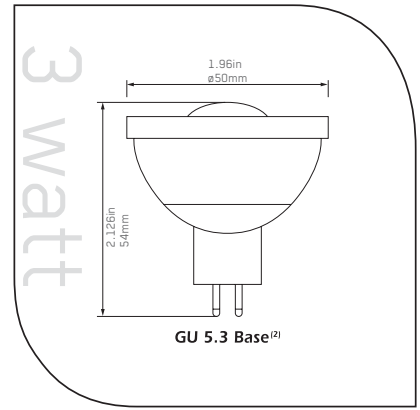

3 Watt Specifications						
Base Type	Product Weight	Beam Patterns Available	Power Consumption	Rated Life	Operation Temperature	Indoor/Outdoor Use
GU 5.3	5 g	30° and 18°	3.0 Watts	35,000 Hrs	14 °F - 113 °F (-10 °C - +45 °C)	Indoor
Avail. Colors	Blue	Green	Red	Warm White	Daylight	White

Specific Color Specifications			
	Daylight	Warm White	White
Power Consumption	3w	3w	3w
Operational Voltage	12.0v	12.0v	12.0v
Color Temperature	6000K	3000K	3800K
Color Rendering Index	Ra=74.18	Ra=59.06	Ra=60
Intensity of Light Output	60.96lm	57.89lm	60lm
OPTILED Part Number	1303060806	1303050806	1303070806